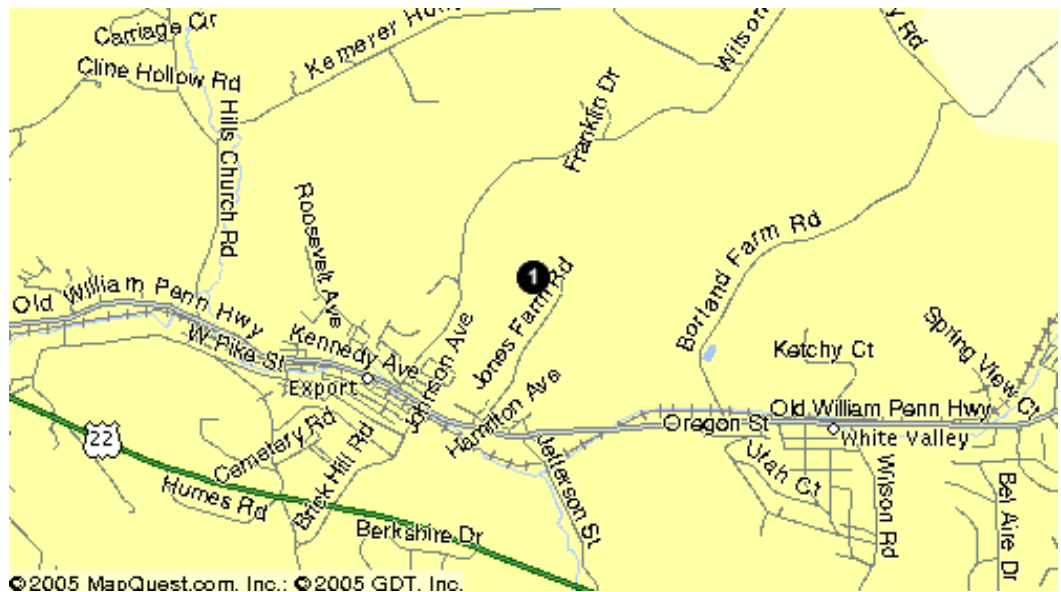

Northwestern Mutual Financial Network – Murrysville

From Greensburg and East--From

Greensburg, take Route 30 West to Route 66 North. Exit at Route 22 West and you will come to a GetGo gas station (on your right) at a traffic light.

Continue through this light and through another 3 lights. At the last (3rd) light, there will be a Choice gas station on your right. Our office is about a mile from here.

There is some construction in this area. You will pass Rick's Sports Bar on your right. Travel ½ mile after Rick's and the turn into our complex is on your right. There is no sign for our complex because they took it down during the construction, so you will just need to be alert for the turn.

The turn into our complex is right before a small bridge, so if you go across the bridge to another traffic light ("Cozy Inn Cut-Off"), you went too far.

Drive straight to the back of the complex to our building. There is a blue Northwestern Mutual Financial Network sign above our door.

From Pittsburgh and West

PA Turnpike--Take the PA Turnpike toward Pittsburgh and exit at Pittsburgh/Monroeville, #57. Stay in the right lane through the toll booths and take the ramp on your right toward Murrysville. This ramp will merge with Rt. 22 and you will see Cochran car dealership as you come down the hill. Travel this road about 5 miles to Murrysville. Follow directions below ***.

Parkway, Rt. 376--Take the Parkway, 376 East, all the way to the end (past both Monroeville exits). The Parkway will exit you to the LEFT toward Murrysville. You will exit onto Rt. 22 East and will travel about 5 miles into Murrysville. Follow directions below ***.

***Once in Murrysville, look for a Sheetz gas station on your right at a traffic light. Our office is about a mile from here. Keep going straight through the light at Sheetz, and then through 2 more lights.

When you are going through the 2nd light (Cozy Inn Cut-Off), you are heading across a small bridge and will see a housing plan on the hill on your right. At the end of the bridge, and a little past the housing plan, there is a left turning lane surrounded by construction cones (Triangle Lane). Get into the turning lane and turn LEFT into our complex.

Follow the road straight to the back building. You will see a blue Northwestern Mutual Financial Network sign above our door.